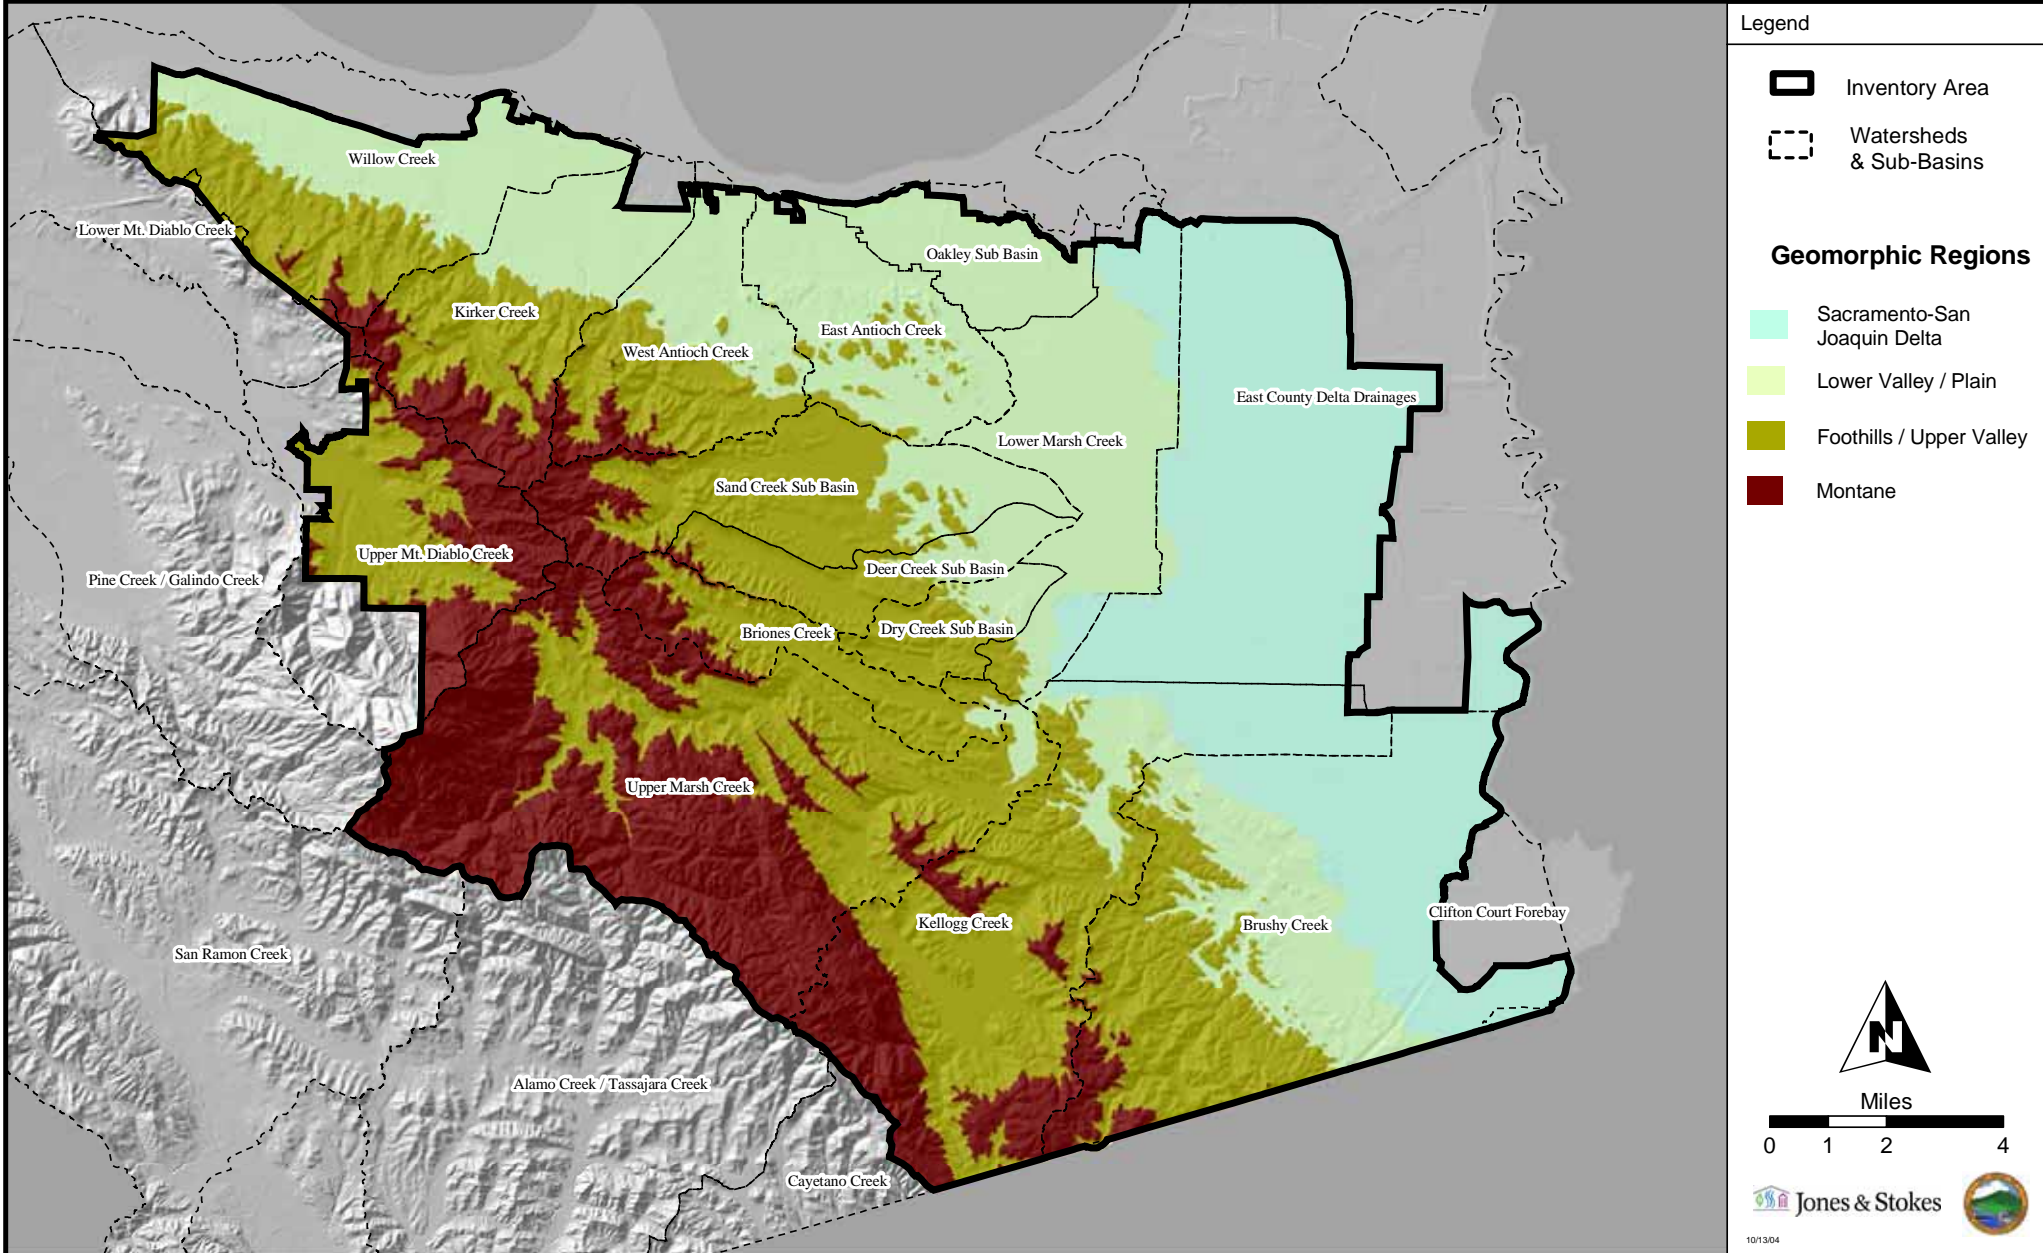

Figure 3-5 Geomorphic Regions

Legend

- Inventory Area
- Watersheds & Sub-Basins

Geomorphic Regions

- Sacramento-San Joaquin Delta
- Lower Valley / Plain
- Foothills / Upper Valley
- Montane